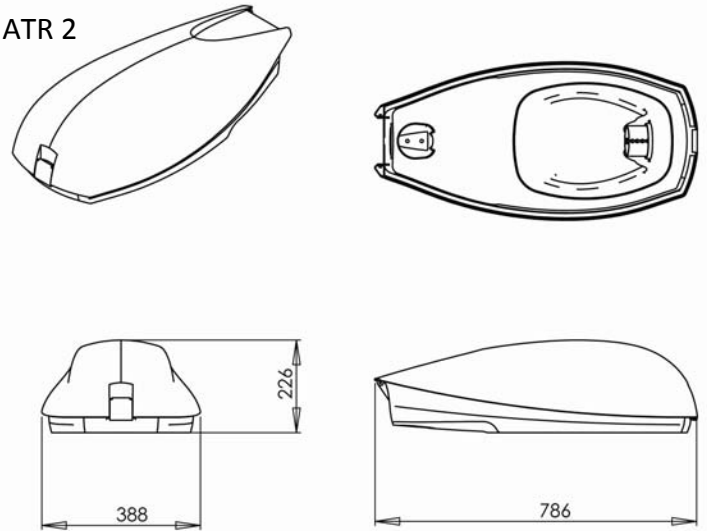

ATR 2

Options

60 Hz operation	/60
Ignitor only option	/IO (allows control gear to be mounted elsewhere)
Non standard voltage	/110 (check with sales office to ensure availability)

Add the required suffix to the product reference, for example ATR2150HS/60

Accessories

Photocell	/PC