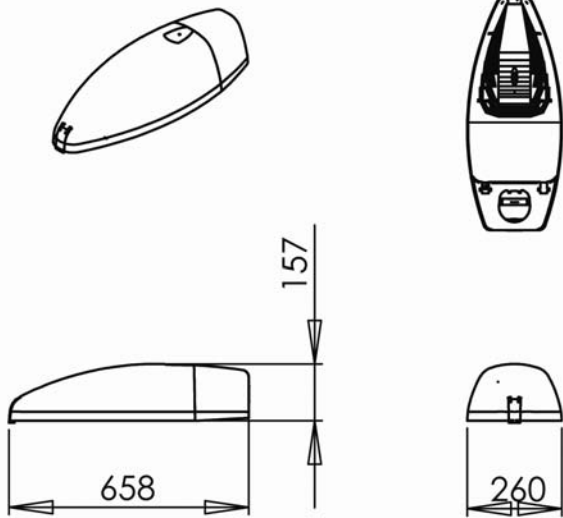

ATR 1

Options

60 Hz operation	/60
Ignitor only option	/IO (allows control gear to be mounted elsewhere)
Non standard voltage	/110 (check with sales office to ensure availability)

Add the required suffix to the product reference, for example ATR2150HS/60

Accessories

Photocell	/PC